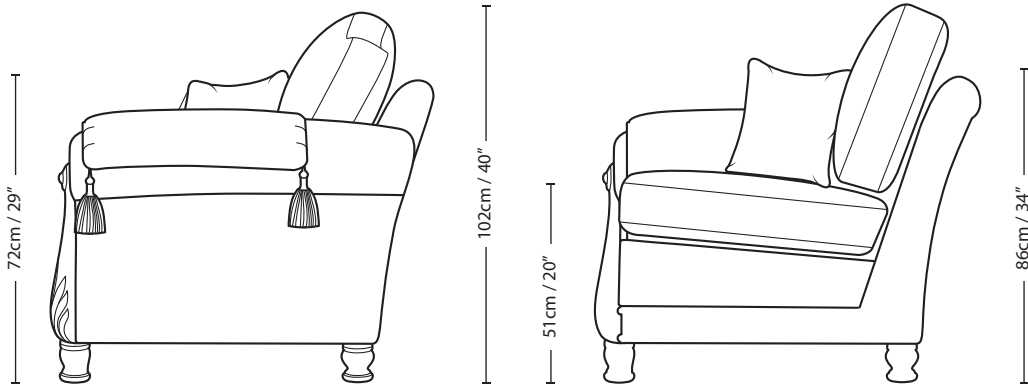

VICTORIA

1.5 SEATER FLAT BACK FORMAL CUSHION

— 33cm / 13" — | — 79cm / 31" — | — 33cm / 13" —

72cm / 29"

102cm / 40"

51cm / 20"

86cm / 34"

— 142cm / 56" —

Overall Height	Overall Width	Overall Depth	Arm Height	Back Height of Frame	Seat Height	Arm Width	Inside Width Arm to Arm	Seat Depth to Cushions	Seat Depth no Cushions
102cm / 40"	142cm / 56"	110cm / 43.5"	72cm / 29"	86cm / 34"	51cm / 20"	33cm / 13"	82cm / 32"	60cm / 24"	76cm / 30"

Seating sizes vary to a great extent and particularly wherever there are soft cushions involved, this is magnified with front of seat to back cushion depths, whilst formal back cushions will vary with age and plumping. It is essential to note that scatter back cushion depths will adjust from which point you measure, overtime and with plumping, the accurate measurement does not exist as it will resize each and every time you enjoy its comfort.